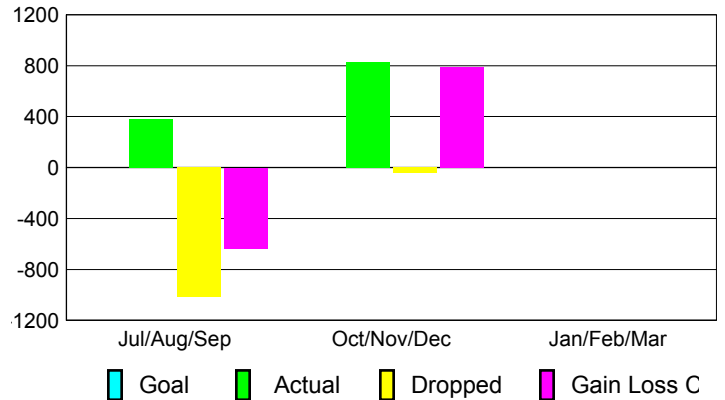

Membership Results 2012-2013

Goal, New, Dropped, Gain/Loss

Comparison of Membership Gain/Loss

Current Year Compared to the Previous Year