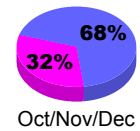

Membership Results
2012-2013

Membership
2011-2012

Month	Net Memb Goal	Actual New Memb	Actual Dropped Memb	Gain/Loss of Memb	Gain/Loss of Memb
Jul/Aug/Sep		382	-1018	-636	122
Oct/Nov/Dec		829	-39	790	-29
Jan/Feb/Mar					75
Totals		1211	-1057	154	168

Membership Results 2012-2013

Goal, New, Dropped, Gain/Loss

Comparison of Membership Gain/Loss

Current Year Compared to the Previous Year

Gender Comparison 2012-2013

Jan/Feb/Mar

Male

Female