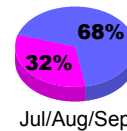

Membership Results
2012-2013

Membership
2011-2012

Month	Net Memb Goal	Actual New Memb	Actual Dropped Memb	Gain/Loss of Memb	Gain/Loss of Memb
Jul/Aug/Sep		382	-1018	-636	122
Oct/Nov/Dec		829	-39	790	-29
Jan/Feb/Mar					75
Totals		1211	-1057	154	168

Membership Results 2012-2013

Goal, New, Dropped, Gain/Loss

Comparison of Membership Gain/Loss

Current Year Compared to the Previous Year

Gender Comparison 2012-2013

Jan/Feb/Mar

Male

Female