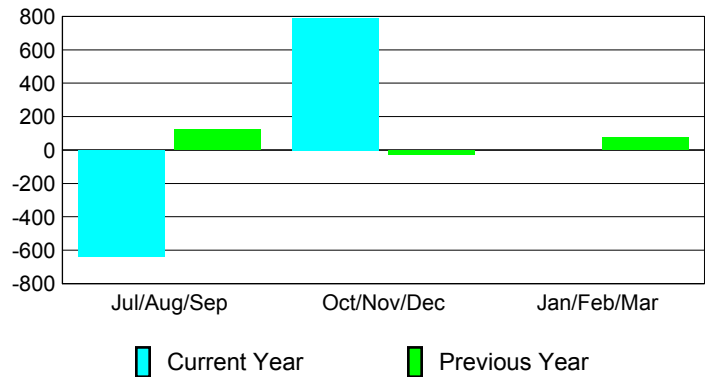

Membership Results
2012-2013

Membership
2011-2012

Month	Net Memb Goal	Actual New Memb	Actual Dropped Memb	Gain/Loss of Memb	Gain/Loss of Memb
Jul/Aug/Sep		382	-1018	-636	122
Oct/Nov/Dec		829	-39	790	-29
Jan/Feb/Mar					75
Totals		1211	-1057	154	168

Membership Results 2012-2013

Goal, New, Dropped, Gain/Loss

Comparison of Membership Gain/Loss

Current Year Compared to the Previous Year

Gender Comparison 2012-2013

Jan/Feb/Mar

Male

Female