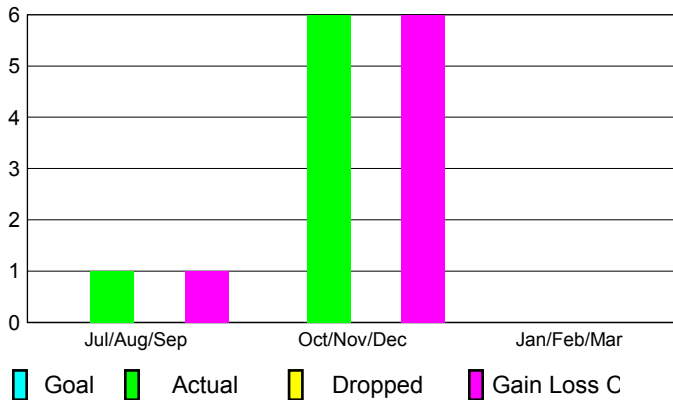

2012-2013 GMT Reports for District (or Undistricted) **District 380**

GMT: PAUL CHOR HO FAN

Location: CHINA

GMT CA: 5

CLUBS

Club Results
2012-2013

Clubs
2011-2012

Month	New Club Goal	Actual New Clubs	Actual Dropped Clubs	Gain/Loss of Clubs	Gain/Loss of Clubs
Jul/Aug/Sep		1	0	1	3
Oct/Nov/Dec		6	0	6	2
Jan/Feb/Mar					0
Totals		7	0	7	5

Club Results 2012-2013

Goal, New, Dropped, Gain/Loss

Comparison of Club Gain/Loss

Current Year Compared to the Previous Year

YTD Status Quo Clubs 2012-2013

Status Quo Clubs Compared to Status Quo Members

MEMBERSHIP