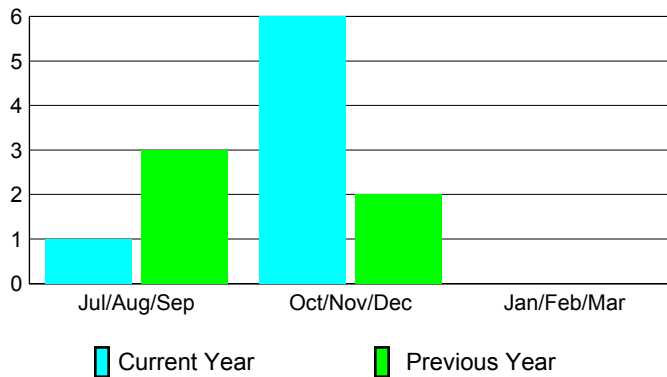

2012-2013 GMT Reports for District (or Undistricted) **District 380**

GMT: PAUL CHOR HO FAN

Location: CHINA

GMT CA: 5

CLUBS

Club Results
2012-2013

Clubs
2011-2012

Month	New Club Goal	Actual New Clubs	Actual Dropped Clubs	Gain/Loss of Clubs	Gain/Loss of Clubs
Jul/Aug/Sep		1	0	1	3
Oct/Nov/Dec		6	0	6	2
Jan/Feb/Mar					0
Totals		7	0	7	5

Club Results 2012-2013

Goal, New, Dropped, Gain/Loss

Comparison of Club Gain/Loss

Current Year Compared to the Previous Year

YTD Status Quo Clubs 2012-2013

Status Quo Clubs Compared to Status Quo Members

MEMBERSHIP